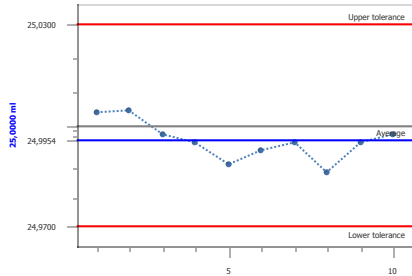

Certificate of performance

Article number 3 012 253
Batch 03-17
Serial number
Measuringnr./Batch size 10128 / 120
Balance Sartorius - LE244S-0CE
Operator 9
Date 23.02.2017

Burettes 25 ml Class AS KB straight stopc. PTFE plug

Volume	25,0000ml	15,0000ml	5,0000ml
Tolerance	0,0300ml	0,0300ml	0,0300ml
Average volume	24,9954 ml	14,9894 ml	4,9993 ml
Deviation	0,0059 ml	0,0075 ml	0,0034 ml
Number of measurings	10	10	10

witeg Labortechnik GmbH

Am Bildacker 16
97877 Wertheim
Germany
+49 (0) 9342 / 9301-0
| info@witeg.de