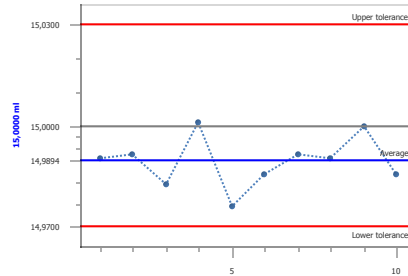

Certificate of performance

Article number 3 012 253
Batch 03-17
Serial number
Measuringnr./Batch size 10128 / 120
Balance Sartorius - LE244S-0CE
Operator 9
Date 23.02.2017

Burettes 25 ml Class AS KB straight stopc. PTFE plug

Volume	25,0000ml	15,0000ml	5,0000ml
Tolerance	0,0300ml	0,0300ml	0,0300ml
Average volume	24,9954 ml	14,9894 ml	4,9993 ml
Deviation	0,0059 ml	0,0075 ml	0,0034 ml
Number of measurings	10	10	10

witeg Labortechnik GmbH

Am Bildacker 16
97877 Wertheim
Germany
+49 (0) 9342 / 9301-0
| info@witeg.de