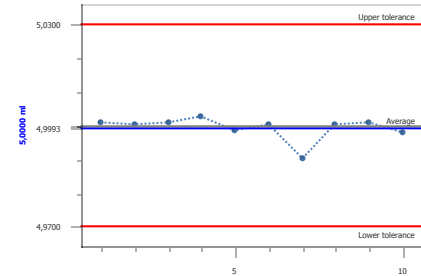

Certificate of performance

Article number 3 012 253
Batch 03-17
Serial number
Measuringnr./Batch size 10128 / 120
Balance Sartorius - LE244S-0CE
Operator 9
Date 23.02.2017

Burettes 25 ml Class AS KB straight stopc. PTFE plug

Volume	25,0000ml	15,0000ml	5,0000ml
Tolerance	0,0300ml	0,0300ml	0,0300ml
Average volume	24,9954 ml	14,9894 ml	4,9993 ml
Deviation	0,0059 ml	0,0075 ml	0,0034 ml
Number of measurings	10	10	10

witeg Labortechnik GmbH

Am Bildacker 16
97877 Wertheim
Germany
+49 (0) 9342 / 9301-0
| info@witeg.de